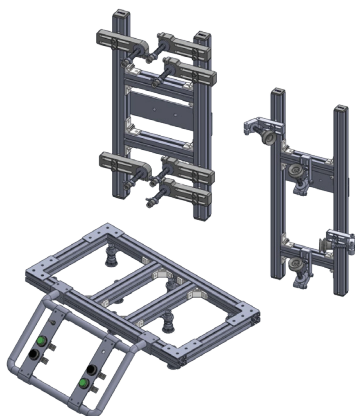

WHAT WE CAN DO

Electric Drive Unit

Vacuum Rail System

Air Blow Bottle Cleaner Machine

Pick & Place

Labeling Machine

Transferring Machine

EOAT SYSTEM

VESSEL

PISCO

CRG

CUTTING STATION Air Nipper / Heat Nipper / Servo Nipper

ATTACHMENT SYSTEM

Box

Glass Plate

Plastic Case

HYDRAULIC SYSTEM Energy Saving Hydraulic Unit

MULTI QUICK CONNECTING SYSTEM Automatic

PIPING SYSTEM Water / Cooling / Hydraulic / Compressed Air

MARKING SYSTEM

TECHNOmark®

INTERGRATE ROBOTIC ARM

ROBOT SYSTEM