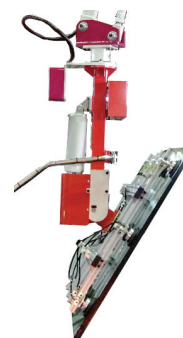

VESSEL

PISCO

CRG

CUTTING STATION Air Nipper / Heat Nipper / Servo Nipper

ATTACHMENT SYSTEM

Box

Glass Plate

Plastic Case