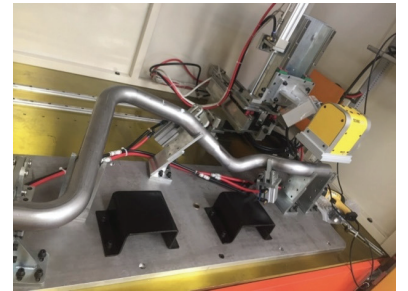

- Jig, Welding & Vacuum fixture
- Auto electric screwdriver
- Camera vision system
- Dot peen & Laser marking
- Manipulator & Air balancer
- Integrated robotic system

END OF ARM TOOLING

- EOATs quick changer
- Attachment tools
- Customizable chuck plate
- Air nipper & Heat nipper
- Pneumatic & Vacuum gripper
- Soft gripper technology

HYDRAULIC SYSTEM Energy Saving Hydraulic Unit

MULTI QUICK CONNECTING SYSTEM Automatic

PIPING SYSTEM Water / Cooling / Hydraulic / Compressed Air

MARKING SYSTEM

TECHNOmark®

INTERGRATE ROBOTIC ARM

ROBOT SYSTEM