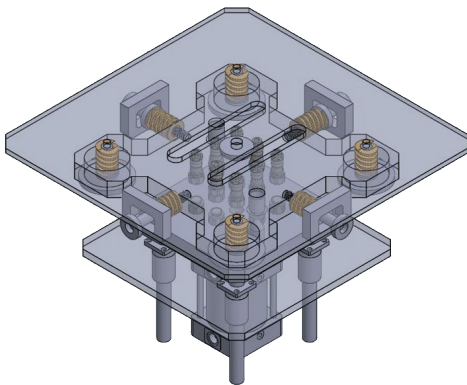

VESSEL

PISCO

CRG

CUTTING STATION Air Nipper / Heat Nipper / Servo Nipper

ATTACHMENT SYSTEM

Box

Glass Plate

Plastic Case

HYDRAULIC SYSTEM Energy Saving Hydraulic Unit

MULTI QUICK CONNECTING SYSTEM Automatic

PIPING SYSTEM Water / Cooling / Hydraulic / Compressed Air

MARKING SYSTEM

TECHNOmark®

INTERGRATE ROBOTIC ARM

ROBOT SYSTEM