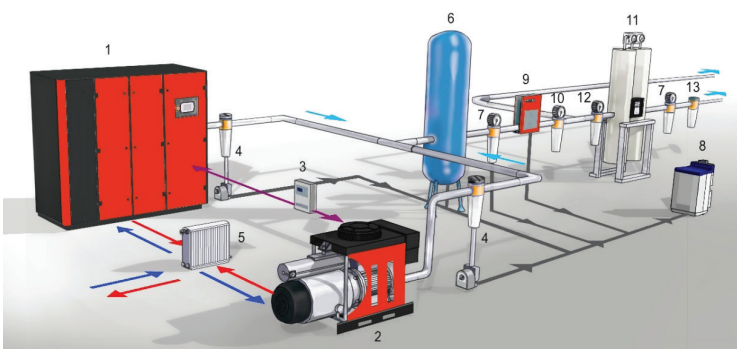

WHAT WE CAN DO

Electric Drive Unit

Vacuum Rail System

Air Blow Bottle Cleaner Machine

Pick & Place

Labeling Machine

Transferring Machine

EOAT SYSTEM

VESSEL

PISCO

CRG

CUTTING STATION Air Nipper / Heat Nipper / Servo Nipper

ATTACHMENT SYSTEM

Box

Glass Plate

Plastic Case

HYDRAULIC SYSTEM Energy Saving Hydraulic Unit

MULTI QUICK CONNECTING SYSTEM Automatic

PIPING SYSTEM Water / Cooling / Hydraulic / Compressed Air

MARKING SYSTEM

TECHNOmark®

INTERGRATE ROBOTIC ARM

ROBOT SYSTEM