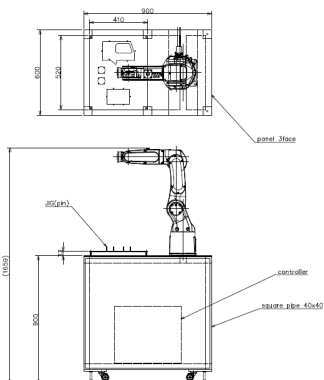

INTERGRATE ROBOTIC ARM