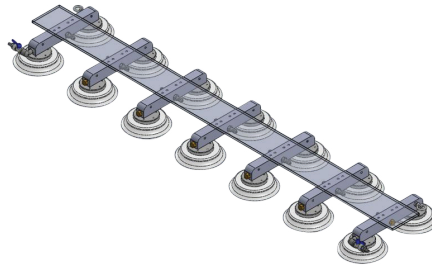

- Jig, Welding & Vacuum fixture
- Auto electric screwdriver
- Camera vision system
- Dot peen & Laser marking
- Manipulator & Air balancer
- Integrated robotic system

END OF ARM TOOLING

- EOATs quick changer
- Attachment tools
- Customizable chuck plate
- Air nipper & Heat nipper
- Pneumatic & Vacuum gripper
- Soft gripper technology

PACKING SYSTEM

- Conveyor system
- Carton erector machine
- Caser filling machine
- Sealing & Labeling
- Stack & Strapping
- Cleaning & Ionizing

PNEUMATIC & HYDRUALIC SYSTEM

- Super power unit
- Oil & water cooling system
- Hybrid system
- Energy saving unit
- Piping system
- Multi quick connecting

WHAT WE CAN DO

Electric Drive Unit

Vacuum Rail System

Air Blow Bottle Cleaner Machine

Pick & Place

Labeling Machine

Transferring Machine

EOAT SYSTEM